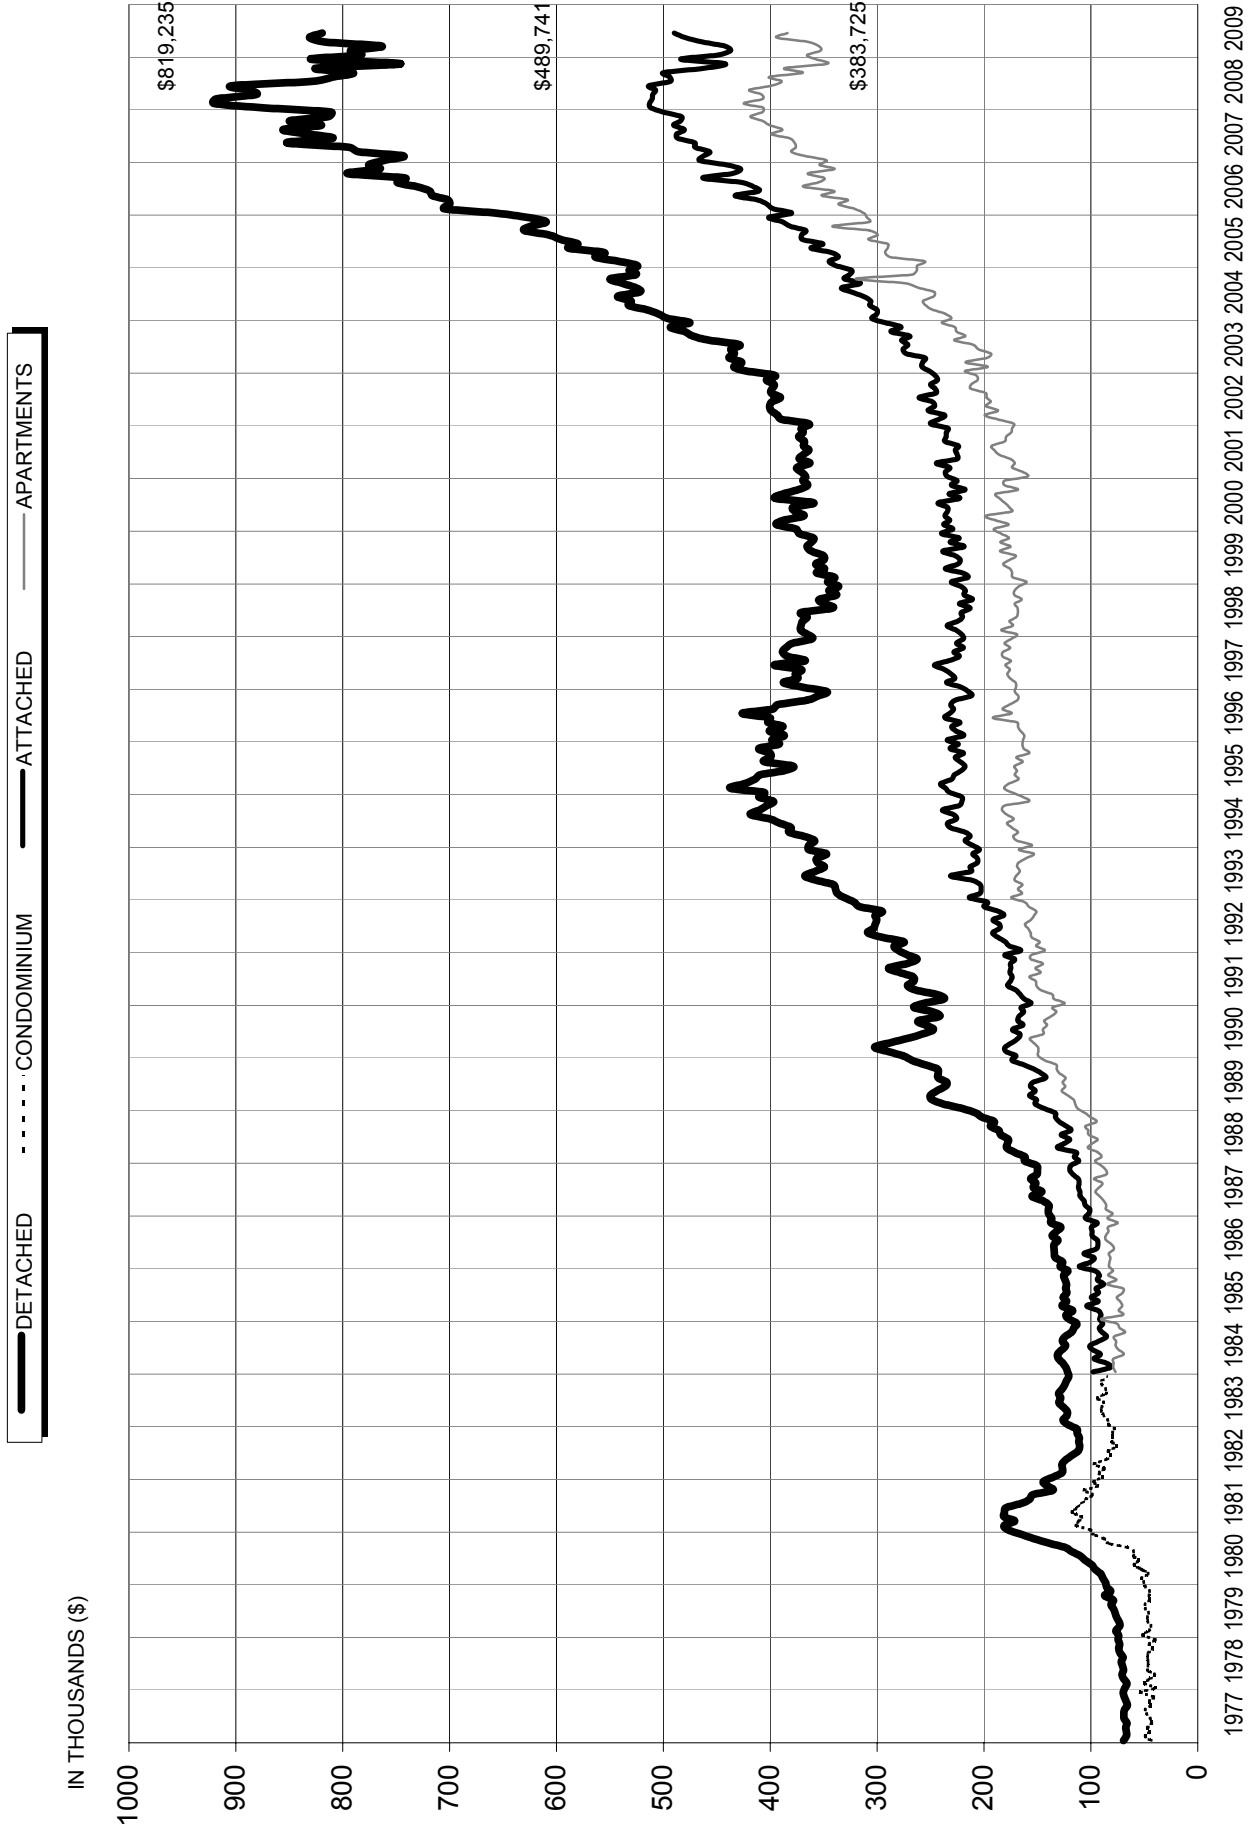

Real Estate Board of Greater Vancouver Average Price Graph January 1977 to June 2009

NOTE: From 1977 - 1984 condominium averages were not separated into attached & apartment.