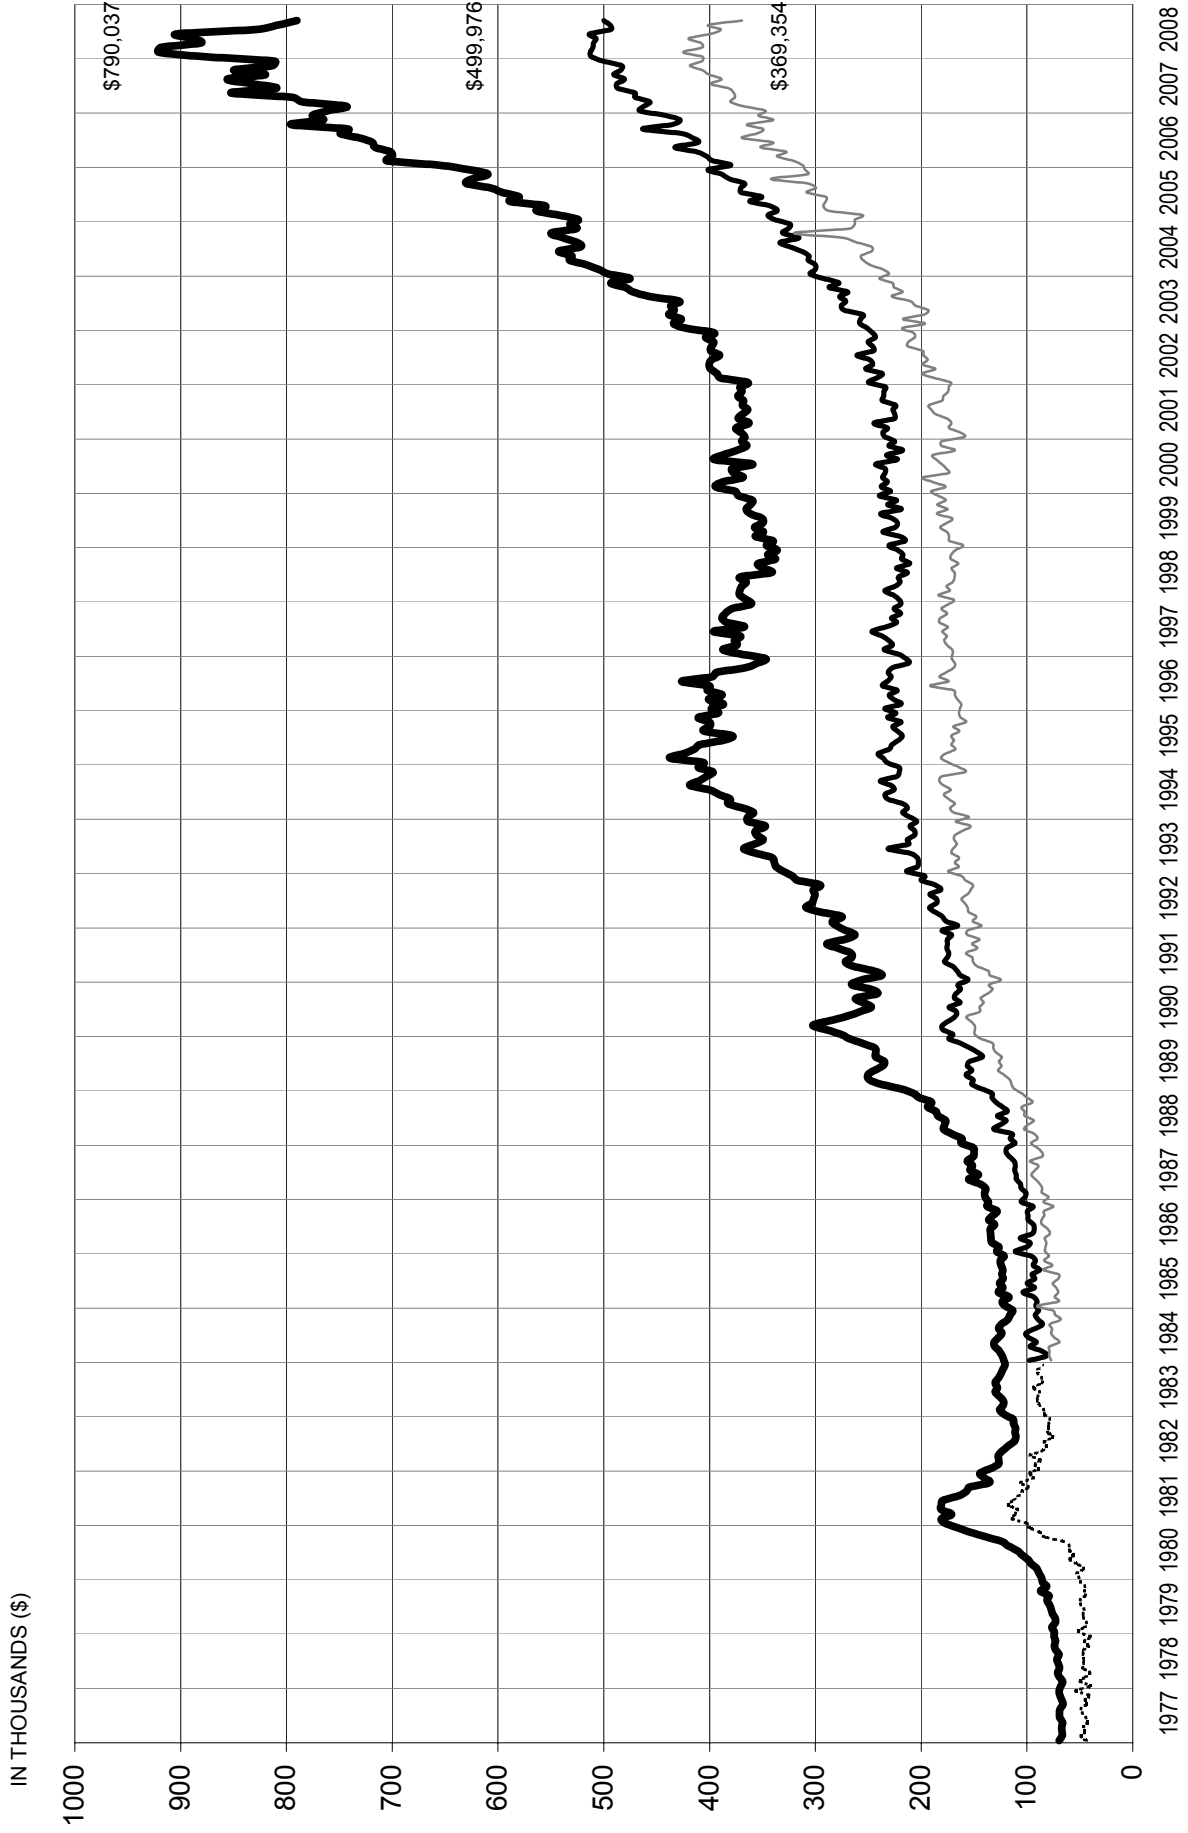

# Real Estate Board of Greater Vancouver Average Price Graph January 1977 to September 2008

DETACHED
  CONDOMINIUM
  ATTACHED
  APARTMENTS

NOTE: From 1977 - 1984 condominium averages were not separated into attached & apartment.