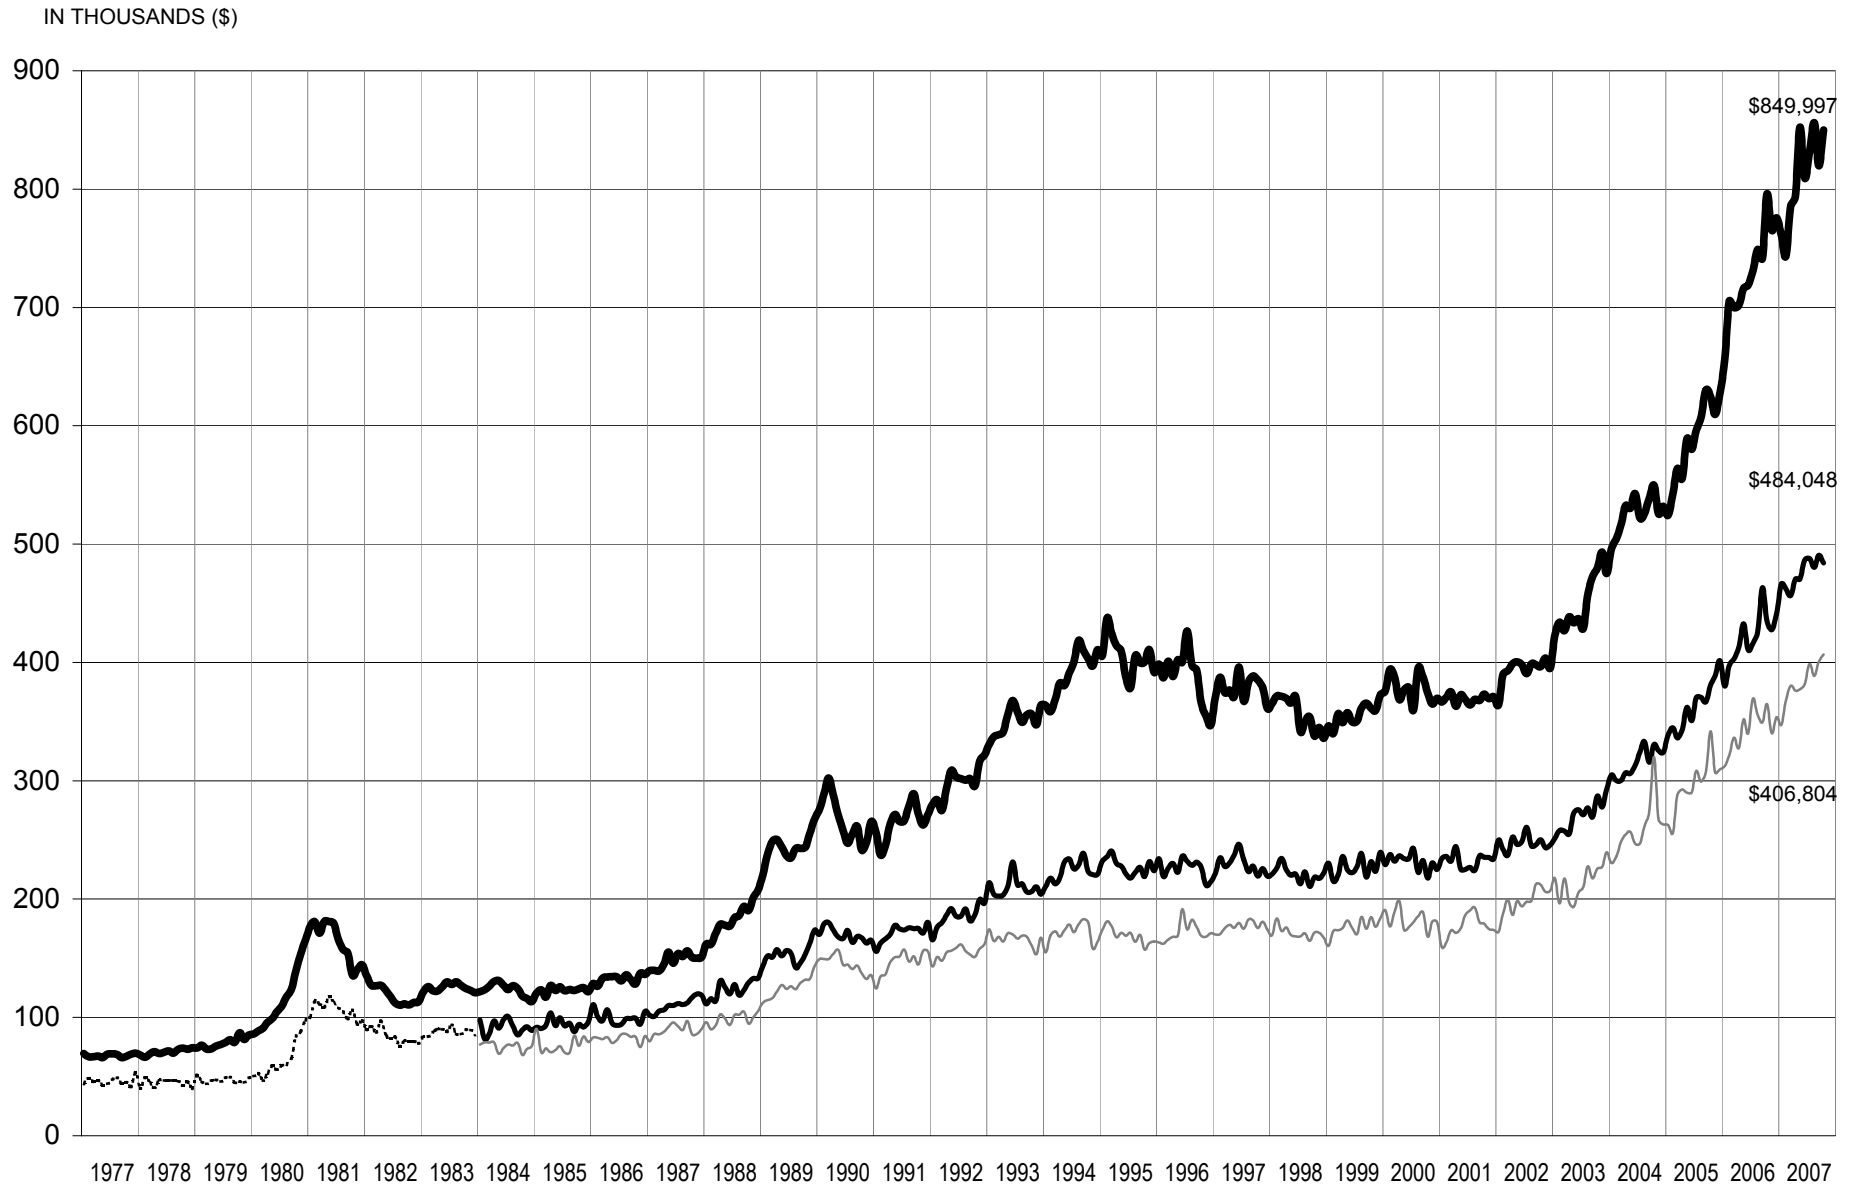

Real Estate Board of Greater Vancouver Average Price Graph January 1977 to October 2007

— DETACHED
- - - - CONDOMINIUM
— ATTACHED
— APARTMENTS

NOTE: From 1977 - 1984 condominium averages were not separated into attached & apartment.