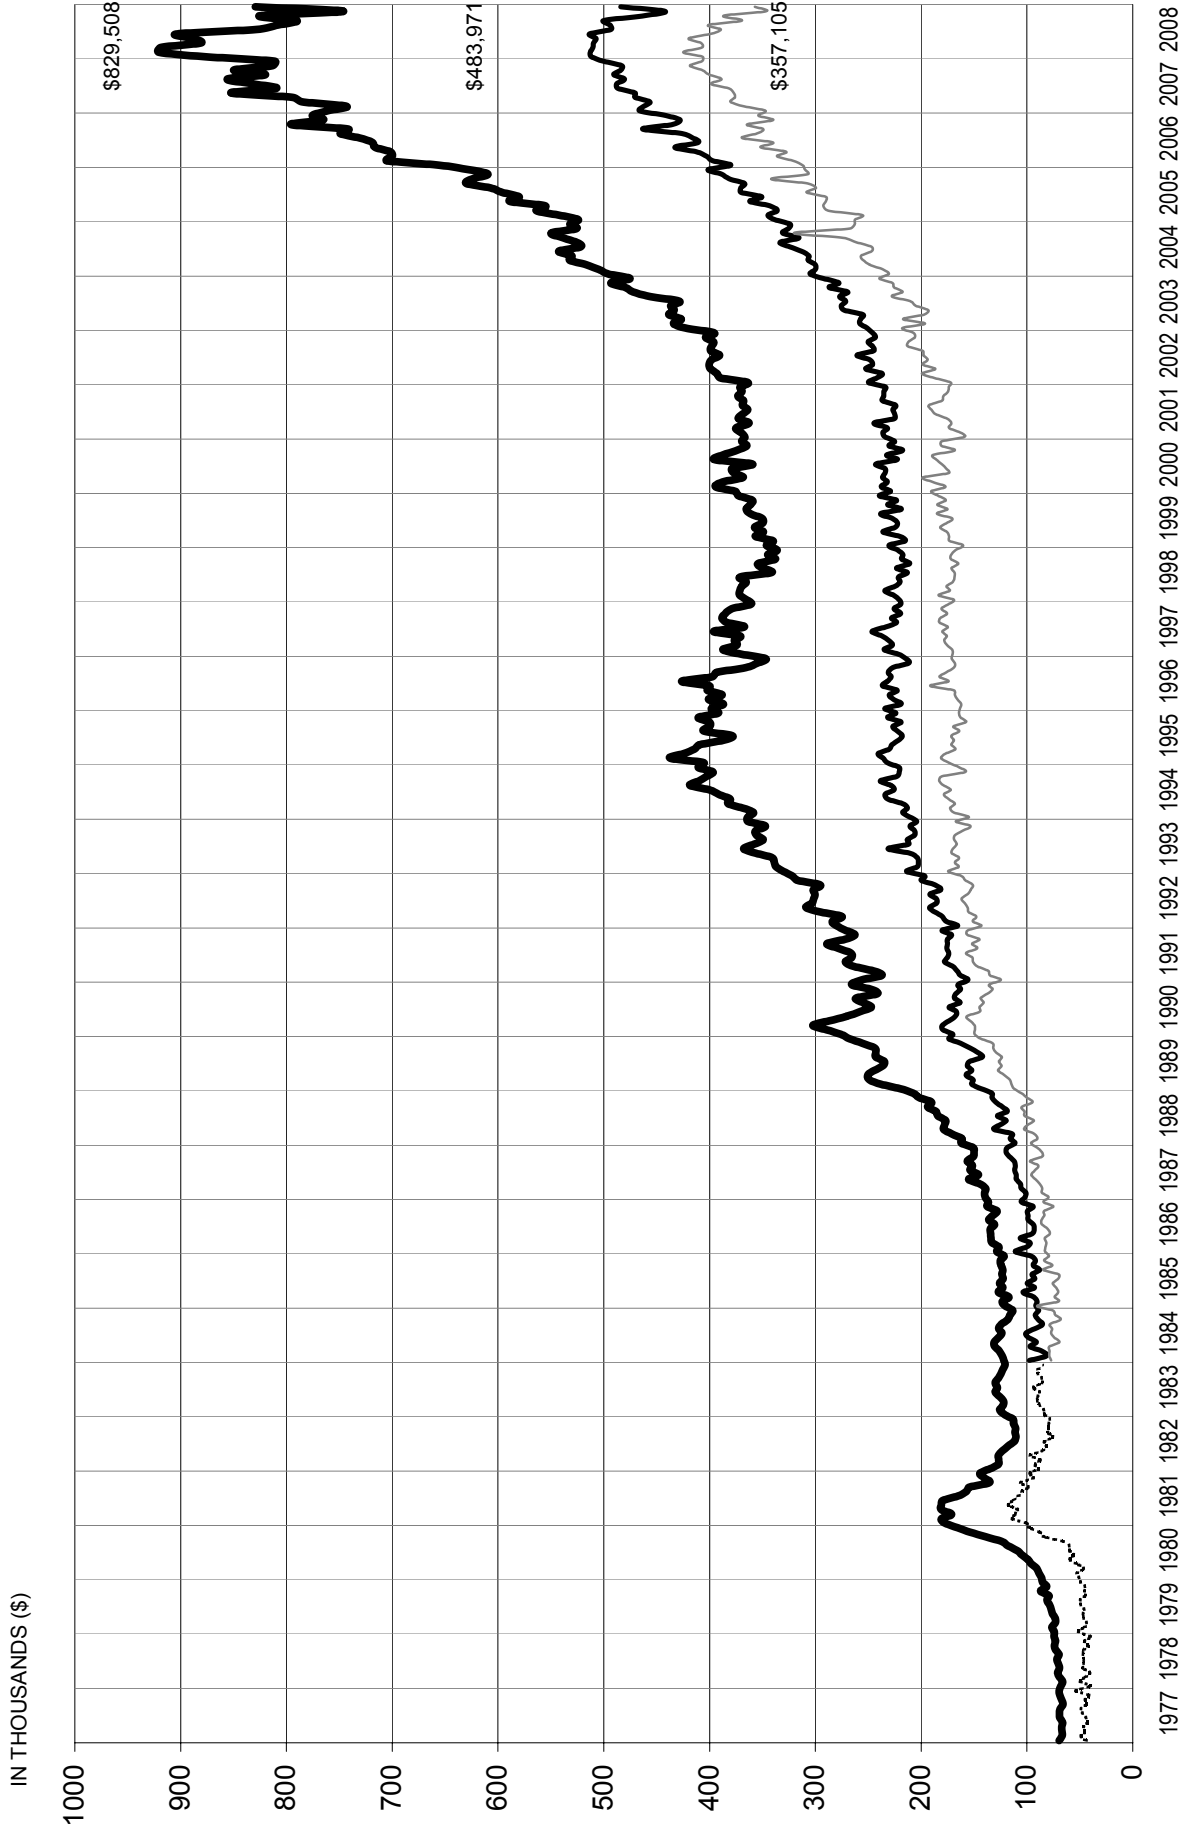

# Real Estate Board of Greater Vancouver Average Price Graph January 1977 to December 2008

DETACHED   
  CONDOMINIUM   
  ATTACHED   
  APARTMENTS

NOTE: From 1977 - 1984 condominium averages were not separated into attached & apartment.